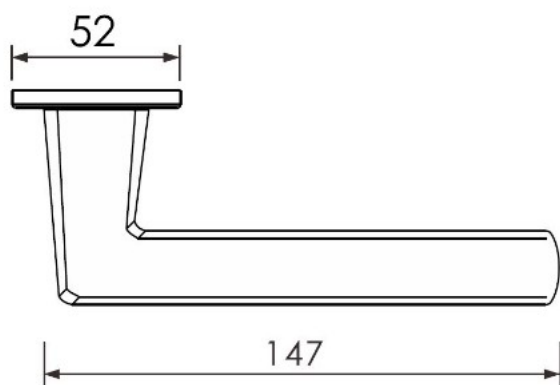

PRODUCT SHEET

Description:

Zamak Door Handle "Jazz", Brushed Brass, 8x8x95mm Split Spindle, Incl. Round Spring Rosettes, Oval Key Hole, Escutcheons, Hex Key, Wooden Screws, M4 Connecting Screws & Washers. cc: 38mm. Door Thickness: 38-50mm.

Item number:

27.20.301-0

Units	Box	Carton	HS Code	Barcode
Pair	1	20	8302411000	
5704866511902				

SISO A/S

Mileparken 11
DK-2740 Skovlunde
Denmark
VAT: DK 24786013

Phone +45 45 830 900

www.siso.dk
siso@siso.dk