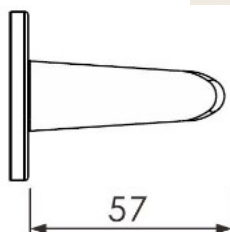

PRODUCT SHEET

Description:

Zamak Door Handle "Jazz", Brushed Brass, 8x8x95mm Split Spindle, Incl. Round Spring Rosettes, Oval Key Hole, Escutcheons, Hex Key, Wooden Screws, M4 Connecting Screws & Washers. cc: 38mm. Door Thickness: 38-50mm.

Item number:

27.20.301-0

Units	Box	Carton	HS Code	Barcode
Pair	1	20	8302411000	
5704866511902				

SISO A/S

Mileparken 11
DK-2740 Skovlunde
Denmark
VAT: DK 24786013

Phone +45 45 830 900

www.siso.dk
siso@siso.dk